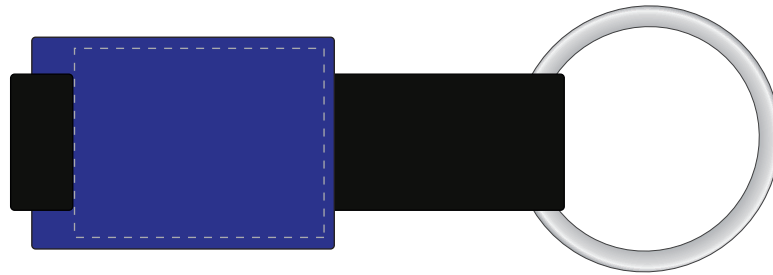

Your Ref:	Quantity:	Product Code: ZM0017
Our Ref:	Version: 1	Product Colour: BLUE

**PRINTING CONCERNS:****PRODUCT INFO: DUE TO THE NATURE OF THE PRODUCT THE PRINT POSITION MAY VARY BY 2 - 3 MM**

We stock this item in the following colours

**PANTONE REFERENCE(S)**

● Engraving

ARTWORK SCALE 100%

ARTWORK SCALE 100%  
Max print area: 33mm x 25mmProduct Image for visualisation  
- colours may vary**The dashed line is to demonstrate print area and will not appear on your printed item****PLEASE NOTE:**